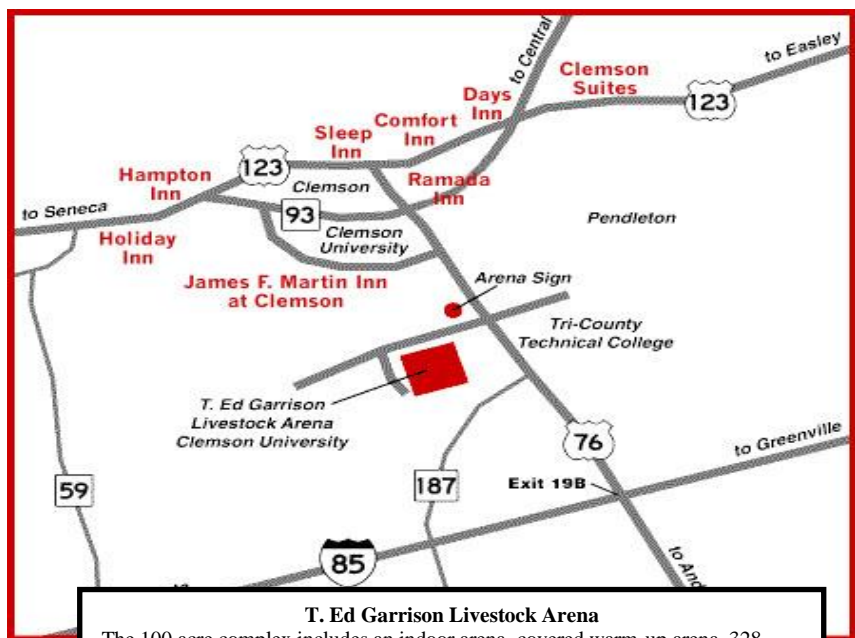

April 10, 2010

*All classes will be conducted and judged

in accordance with current PFHA & USEF

rules.

T. Ed Garrison Livestock Arena

The 100 acre complex includes an indoor arena, covered warm-up arena, 328 permanent stalls, and RV sites. Surrounded by miles of public trails. Visit our web page for more details: www.clemson.edu/garrison/